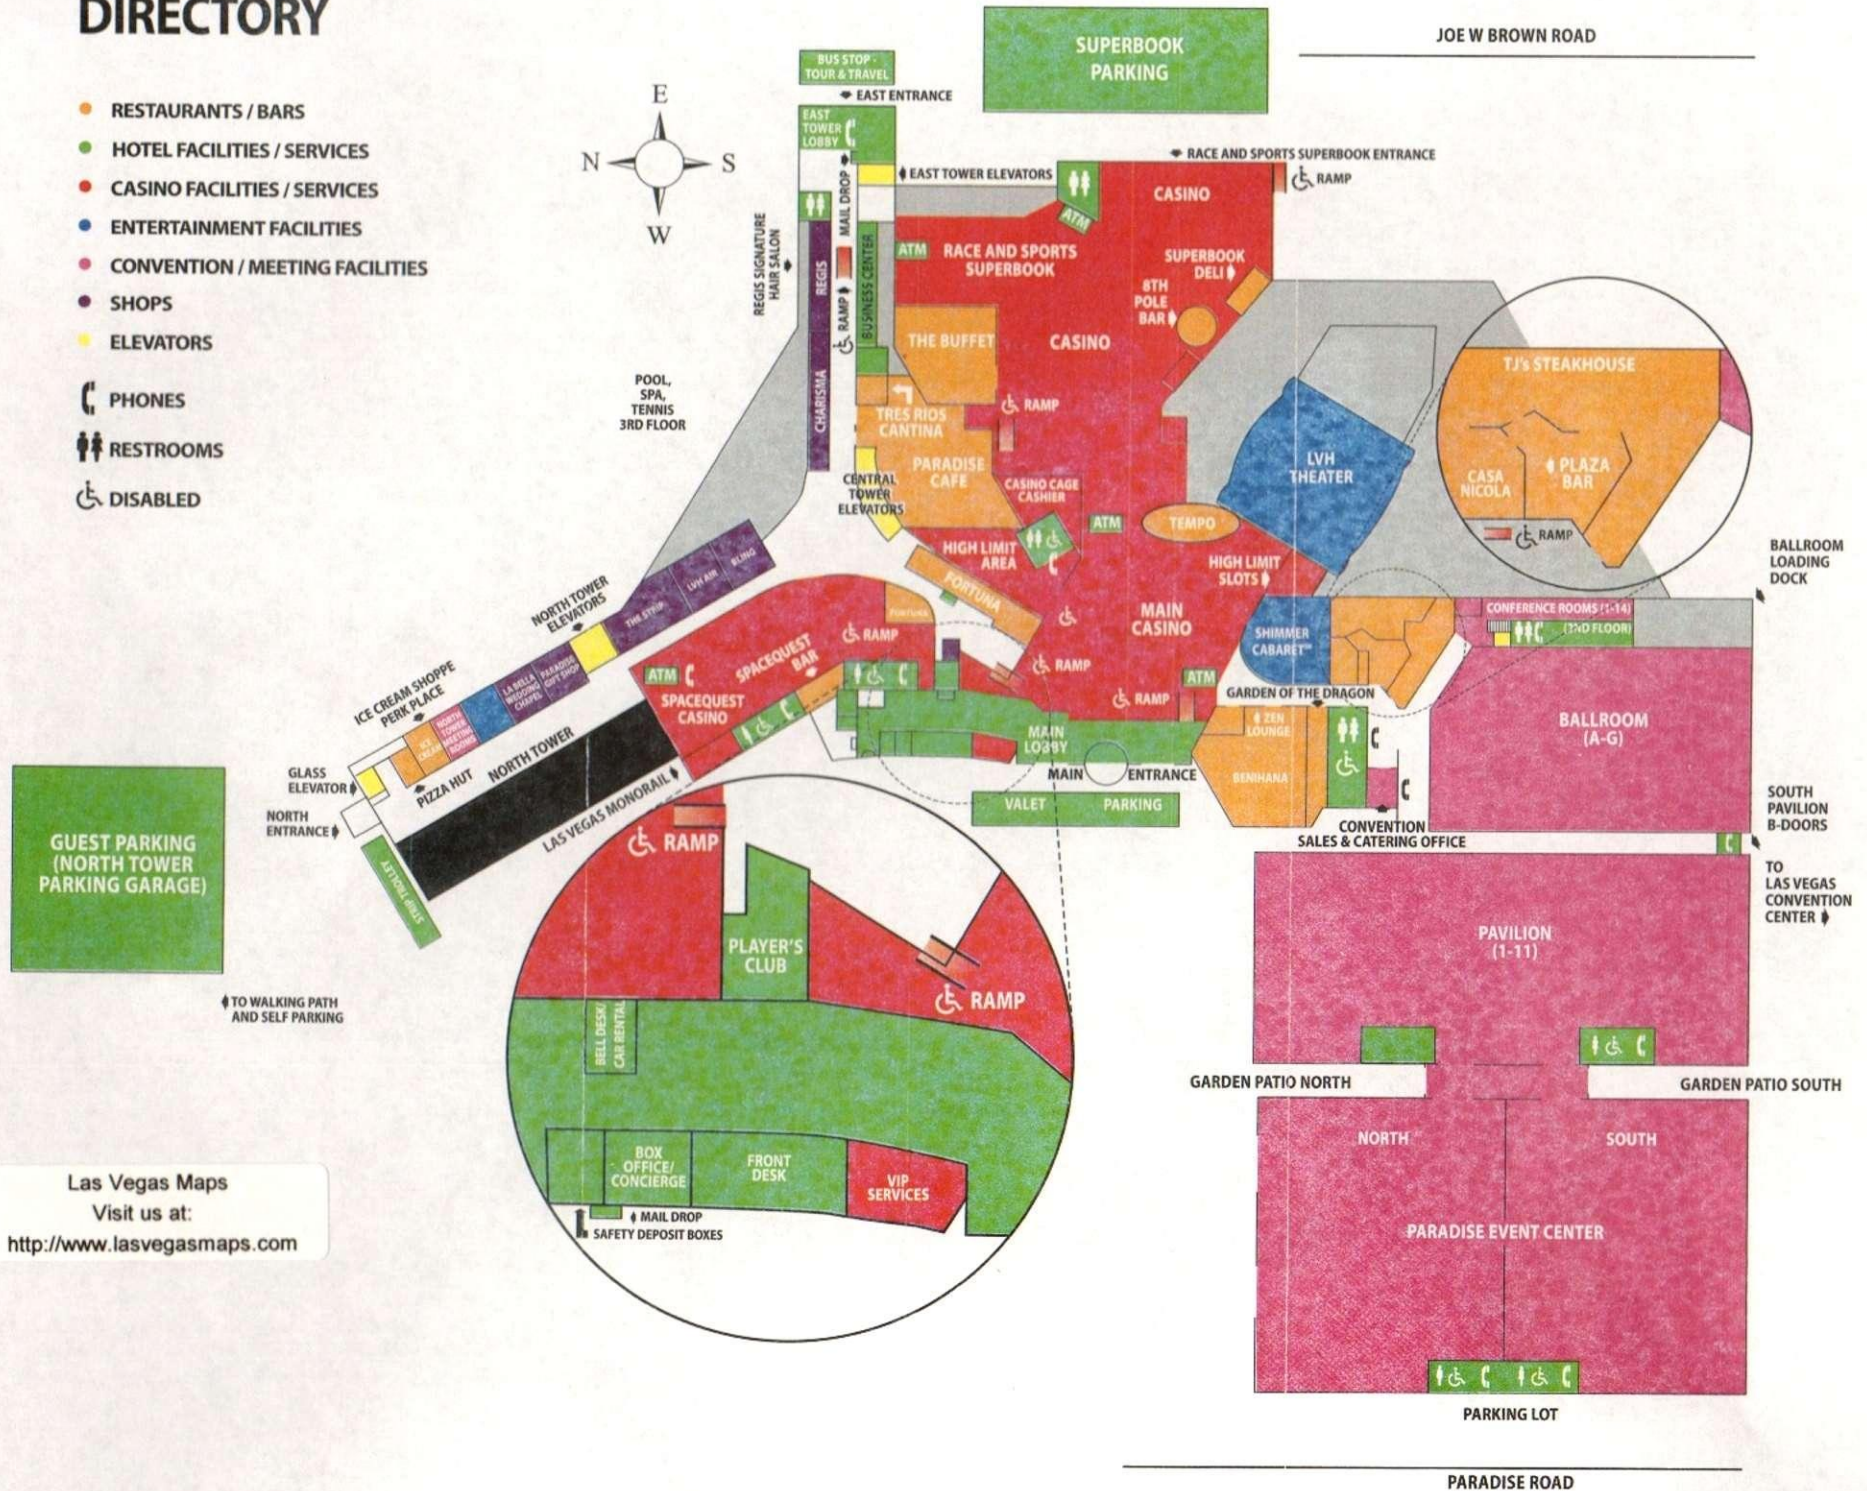

DIRECTORY

- RESTAURANTS / BARS
- HOTEL FACILITIES / SERVICES
- CASINO FACILITIES / SERVICES
- ENTERTAINMENT FACILITIES
- CONVENTION / MEETING FACILITIES
- SHOPS
- ELEVATORS
- ☎ PHONES
- ♿ RESTROOMS
- ♿ DISABLED

Las Vegas Maps
 Visit us at:
<http://www.lasvegasmaps.com>

↑ TO WALKING PATH AND SELF PARKING

PARKING LOT

PARADISE ROAD

JOE W BROWN ROAD