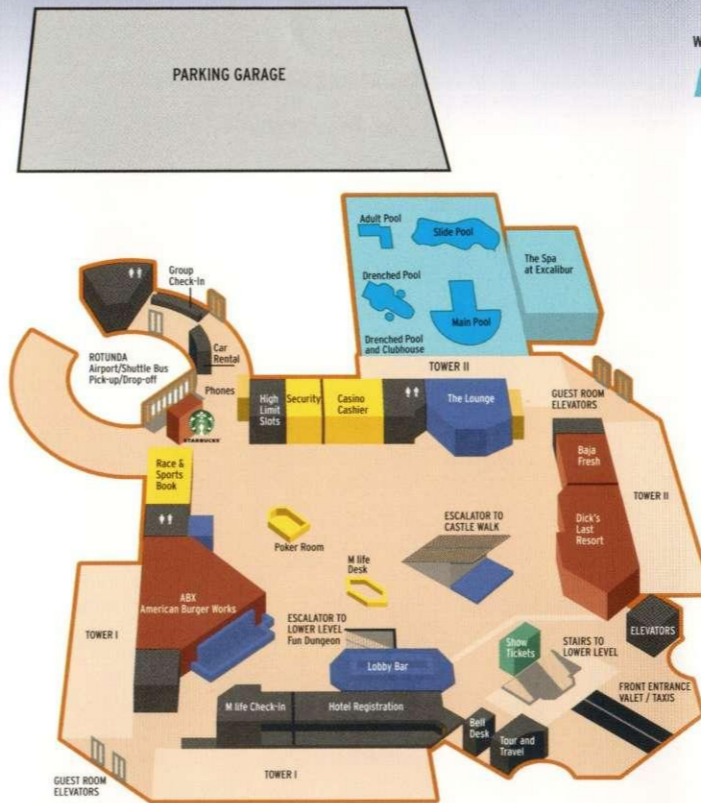

CASINO/GAMING

- M life DeskL6
- Poker RoomL7
- M life DeskE6
- Poker RoomE2

DINING

- Backstage DeliL40
- Blizz Frozen Yogurt and Desserts.....L39
- Food CourtL9
- Bonnano's Pizzeria, L.A. Subs and Salads,
McDonald's, Nathan's Famous Hot Dogs,
Original Chicken Tender Company, Starbucks Coffee
MORE The Buffet (Lower Level)L10
- Public HouseL44
- Pyramid CaféL11
- Rice & CompanyL38
- Starbucks (Three Locations)L12
- T&T (Tacos & Tequila)L13
- T&T (Tacos & Tequila) Daiquiri Bar.....L15
- TENDER® steak & seafood.....L14

LUXOR ELEVATORS

- ELEVATOR 1**
- 1a Floors 1-5
- 1b Floors 22-30
- ELEVATOR 2**
- 2 Floors 6-15
- ELEVATOR 3**
- 3a Floors 1-5
- 3b Floors 16-21
- ELEVATOR 4**
- 4a Floors 1-5
- 4b Floors 6-15

Excilbur
877.750.5464

ENTERTAINMENT

- The Atrium ShowroomL17
- Menopause The Musical®
Carrot Top
FANTASY
CRISS ANGEL® Believe™L18
- Theatre & Box Office
- Box OfficeE16
- Thunder ShowroomE17
- Tournament of Kings ShowroomE18

NIGHTLIFE

- AuroraL19
- Centra Bar & LoungeL25
- FlightL22
- LAX Nightclub/Savile RowL24

SPA AND POOL

- Nurture Spa and SalonL46
- Oasis PoolL48
- Drenched PoolE36
- The Spa at Excilbur.....E35

Las Vegas Maps
Visit us at:
<http://www.lasvegasmaps.com>