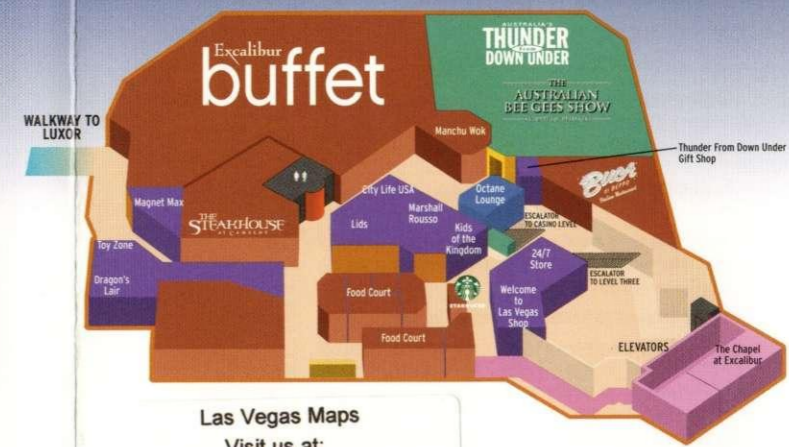

CASINO/GAMING

- M life DeskL6
- Poker RoomL7
- M life DeskE6
- Poker RoomE2

DINING

- Backstage DeliL40
- Blizz Frozen Yogurt and Desserts.....L39
- Food CourtL9
- Bonnano's Pizzeria, L.A. Subs and Salads,
McDonald's, Nathan's Famous Hot Dogs,
Original Chicken Tender Company, Starbucks Coffee
MORE The Buffet (Lower Level)L10
- Public HouseL44
- Pyramid CaféL11
- Rice & CompanyL38
- Starbucks (Three Locations)L12
- T&T (Tacos & Tequila)L13
- T&T (Tacos & Tequila) Daiquiri Bar.....L15
- TENDER® steak & seafood.....L14

ENTERTAINMENT

- The Atrium ShowroomL17
- Menopause The Musical®
Carrot Top
FANTASY
CRISS ANGEL® Believe™L18
- Theatre & Box Office
- Box OfficeE16
- Thunder ShowroomE17
- Tournament of Kings ShowroomE18

NIGHTLIFE

- AuroraL19
- Centra Bar & LoungeL25
- FlightL22
- LAX Nightclub/Savile RowL24

SPA AND POOL

- Nurture Spa and SalonL46
- Oasis PoolL48
- Drenched PoolE36
- The Spa at Excilbur.....E35

Las Vegas Maps
Visit us at:
<http://www.lasvegasmaps.com>