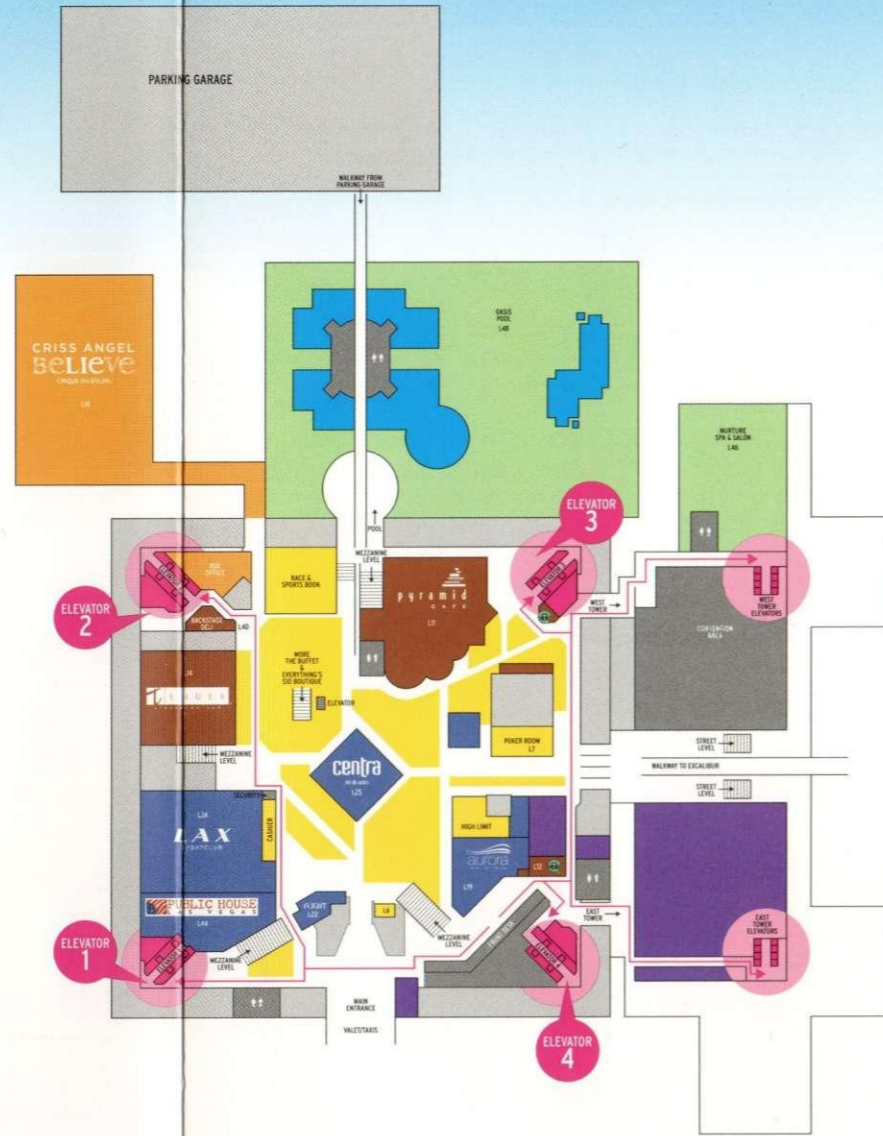

LUXOR
800.876.0006

Las Vegas Maps
Visit us at:
<http://www.lasvegasmaps.com>

ATTRACTIONS

- Attraction & Show TicketsL2
- BODIES... The ExhibitionL1
- SCORE!L49
- Titanic: The Artifact ExhibitionL3
- Fun DungeonE1
- Arcade and Midway

CASINO/GAMING

- M life DeskL6
- Poker RoomL7
- M life DeskE6
- Poker RoomE2

DINING

- Backstage DeliL40
- Blizz Frozen Yogurt and Desserts.....L39
- Food CourtL9
- Bonnano's Pizzeria, L.A. Subs and Salads,
McDonald's, Nathan's Famous Hot Dogs,
Original Chicken Tender Company, Starbucks Coffee
MORE The Buffet (Lower Level)L10
- Public HouseL44
- Pyramid CaféL11
- Rice & CompanyL38
- Starbucks (Three Locations)L12
- T&T (Tacos & Tequila)L13
- T&T (Tacos & Tequila) Daiquiri Bar.....L15
- TENDER® steak & seafood.....L14

ENTERTAINMENT

- The Atrium ShowroomL17
- Menopause The Musical®
Carrot Top
FANTASY
CRISS ANGEL® Believe™L18
- Theatre & Box Office
- Box OfficeE16
- Thunder ShowroomE17
- Tournament of Kings ShowroomE18

NIGHTLIFE

- AuroraL19
- Centra Bar & LoungeL25
- FlightL22
- LAX Nightclub/Savile RowL24

SPA AND POOL

- Nurture Spa and SalonL46
- Oasis PoolL48
- Drenched PoolE36
- The Spa at Excilbur.....E35

Las Vegas Maps
Visit us at:
<http://www.lasvegasmaps.com>