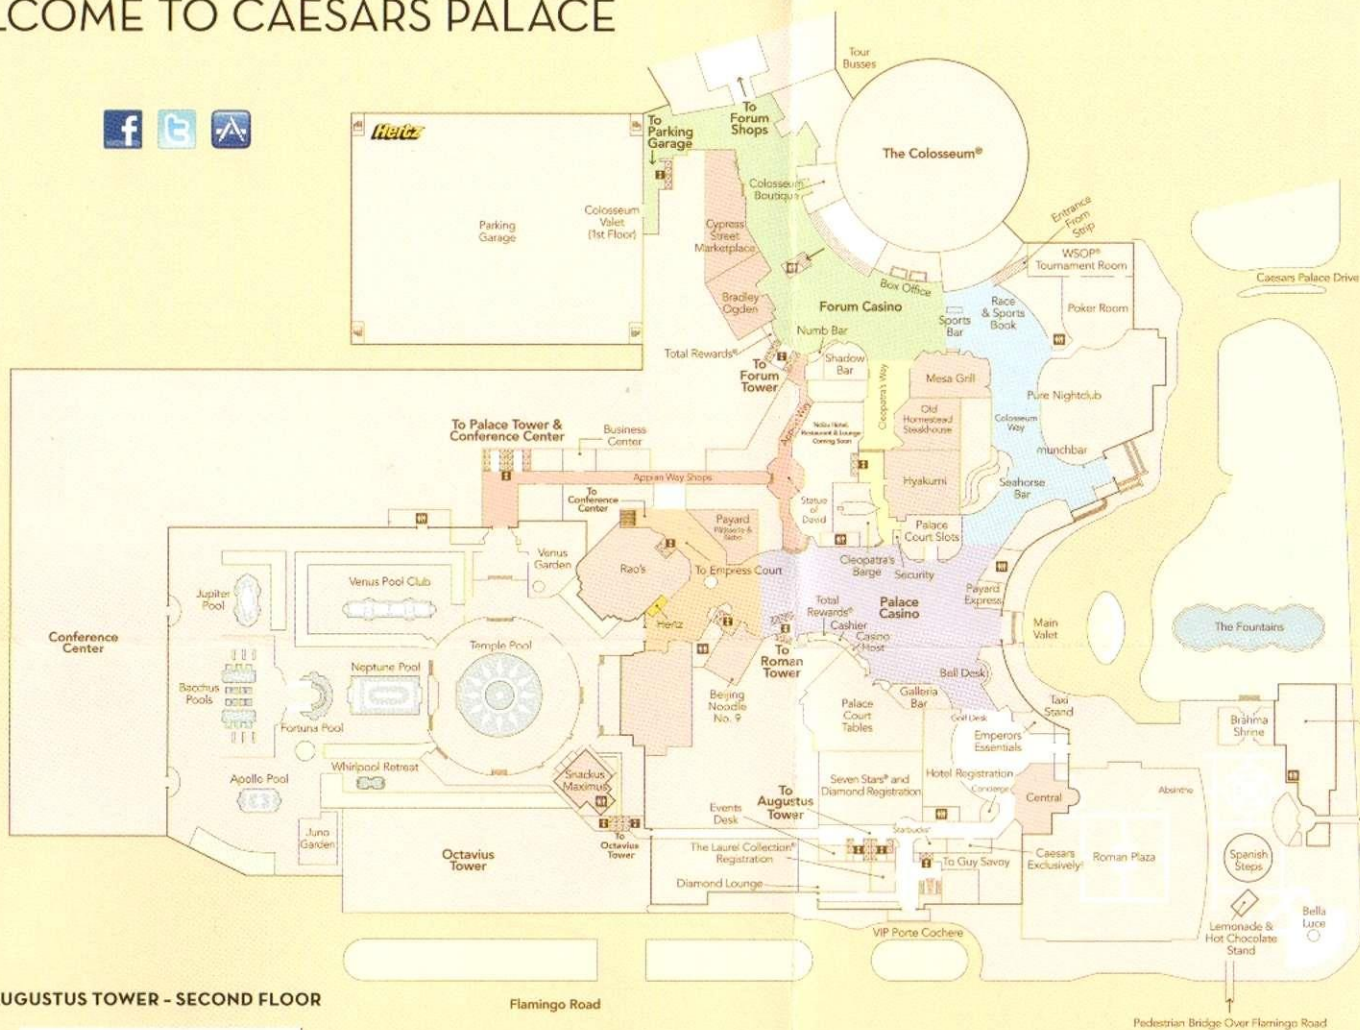

WELCOME TO CAESARS PALACE

- FORUM CASINO**
 - Colosseum Boutique
 - Box Office
 - Bradley Ogden
 - Cypress Street Marketplace
 - Forum Shops Lingerie
 - Forum Tower
 - Mesa Grill
 - Numb Bar
 - Parking Garage
 - The Colosseum®
 - Total Rewards®
- APPIAN WAY**
 - Appian Way Shops
 - Business Center
 - Palace Tower
 - Statue of David
- CLEOPATRA'S WAY**
 - Nobu Hotel Coming Soon
 - Nobu Restaurant & Lounge
 - Corning Store
 - Cleopatra's Barge
 - Gift Shop
 - Hyakumi
 - Old Hornstead Steakhouse
 - Steakhouse Bar
 - Security
- COLOSSEUM WAY**
 - matchbar
 - Poker Room
 - Pure Nightclub
 - Physical Dicks Fit
 - Race & Sports Book
 - Seahorse Bar
 - Sports Bar
- COURT OF FOUNTAINS**
 - Beijing Noodle No. 9
 - Empress Court
 - Conference Center
 - Pagan's Pizzeria & Bistro
 - Rich's
- PALACE CASINO**
 - Bell Desk
 - Casino Host
 - Casino Tables
 - Galleria Bar
 - Roman Tower
 - Total Rewards®
- AUGUSTUS TOWER**
 - Central
 - Caesars Exclusively!
 - Champagne Desk
 - Diamond Lounge
 - Empress Essentials
 - Game Desk
 - Gift Desk
 - Hotel Registration
 - Restaurant Guy Savoy
 - Seven Stars® and Diamond Registration
 - Starbucks®
 - The Laurel Collection® Registration

AUGUSTUS TOWER - SECOND FLOOR

APPIAN WAY SHOPS: Art in Crystal • Bernini Couture • Carina • Empress Essentials
Gevill • Higuchi • Oculus • Orogold • Sun Gods

Color - A salon by Michael Boychuck
Romano Chapel
Tuscan Chapel
Restaurant Guy Savoy